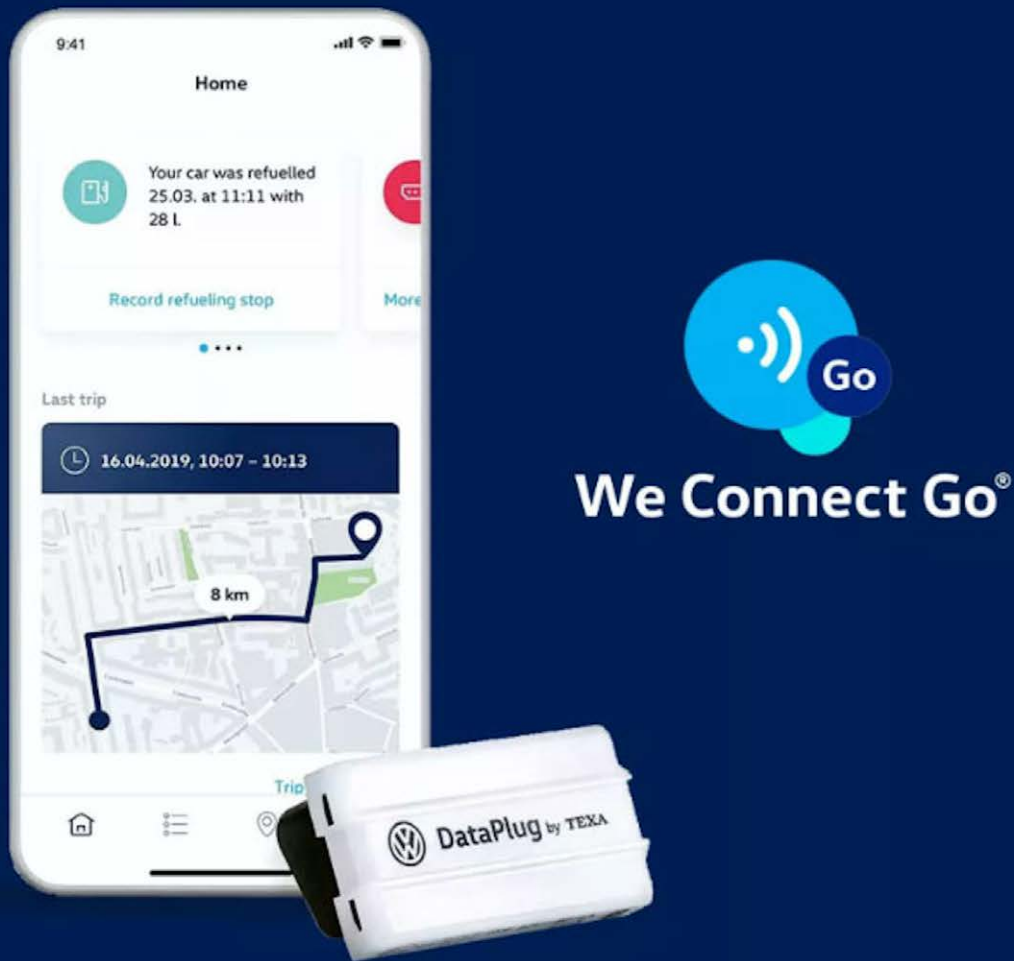

*Features are optional across the Life and R-Line models.

IQ.DRIVE Technologies

As you embark on your journey, you can have complete peace-of-mind knowing the new Tiguan is thinking for you.

This highly intuitive SUV comes with a range of IQ.DRIVE features including Adaptive Cruise Control, Autonomous Emergency Braking with Front Assist system, Area View Camera and Park Assist, Rear-view Camera, Trailer Manoeuvring System, IQ.LIGHT, Lane Change System with Side Assist and Navigation with voice control, putting you on the road to autonomous driving.

[IQ.DRIVE WEBSITE](#)

*IQ.DRIVE features are optional across the Life and R-Line models.

Connectivity

We Connect Go comes standard in the new Tiguan and seamlessly connects your smartphone to your Volkswagen via Bluetooth using the DataPlug, putting all your important vehicle information at your fingertips. From a logbook and fuel monitor, driving style analysis and driving statistics, to services and schedule, breakdown and assistance and parking space locator, We Connect Go is your personal car companion.