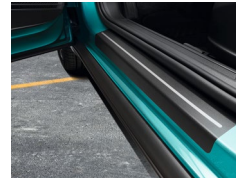

Loading sill protection
Transparent

Interior

Textile floor mats
Front and rear, black, premium with lettering

All-weather floor mats
Rear, Titanium Black

Door strip
Front, aluminium, with lettering

Protective film for the sill rail
Front and rear, black / silver