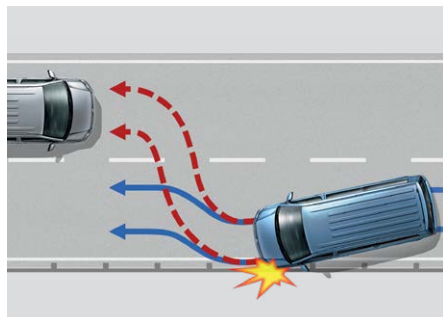

Post-collision Braking System. The Kombi 6.1 features an advanced safety system that breaks automatically after a collision to prevent a second impact. After a short delay, the vehicle begins a phased braking action down to 9.66 km/h during which time the driver can take over at any point.