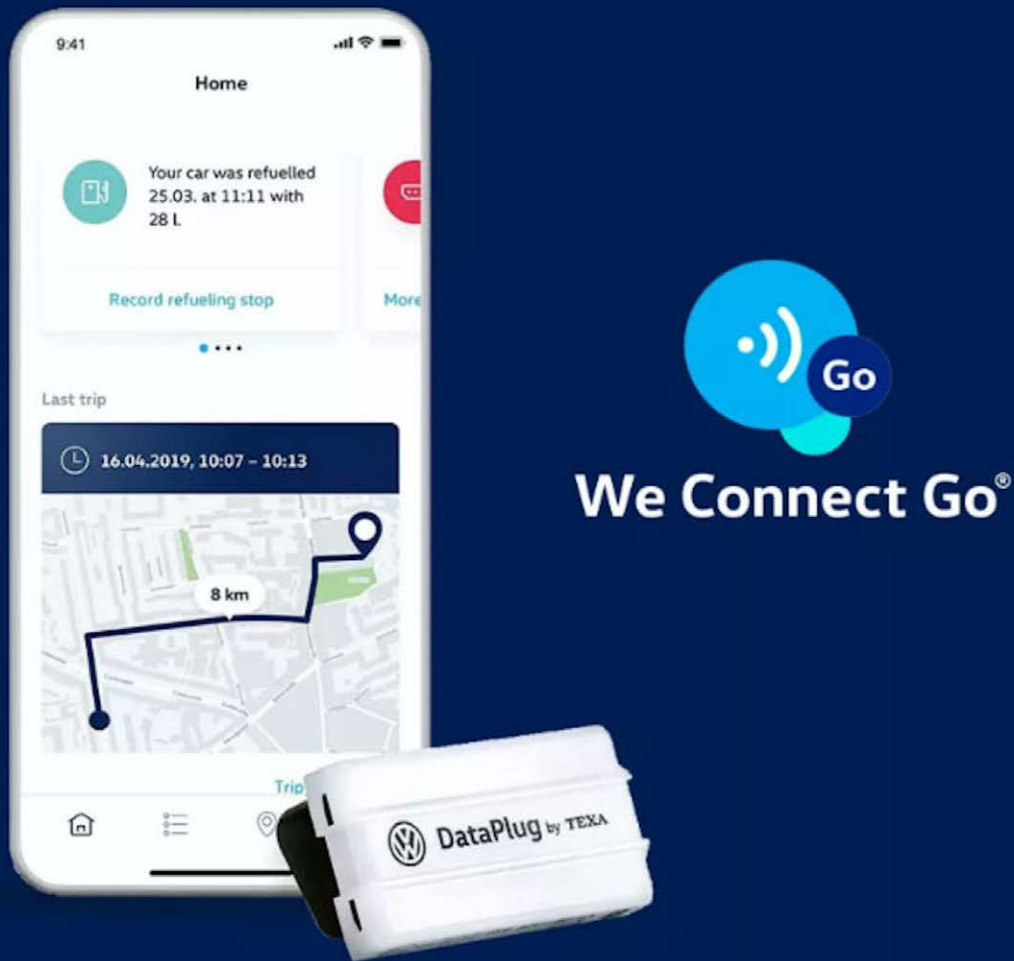

Connectivity

We Connect Go comes standard in the new Tiguan and seamlessly connects your smartphone to your Volkswagen via Bluetooth using the DataPlug, putting all your important vehicle information at your fingertips. From a logbook and fuel monitor, driving style analysis and driving statistics, to services and schedule, breakdown and assistance and parking space locator, We Connect Go is your personal car companion.

Be sure to download the app* and have everything you need in the palm of your hands.

*The app is compatible with Android and iOS devices.