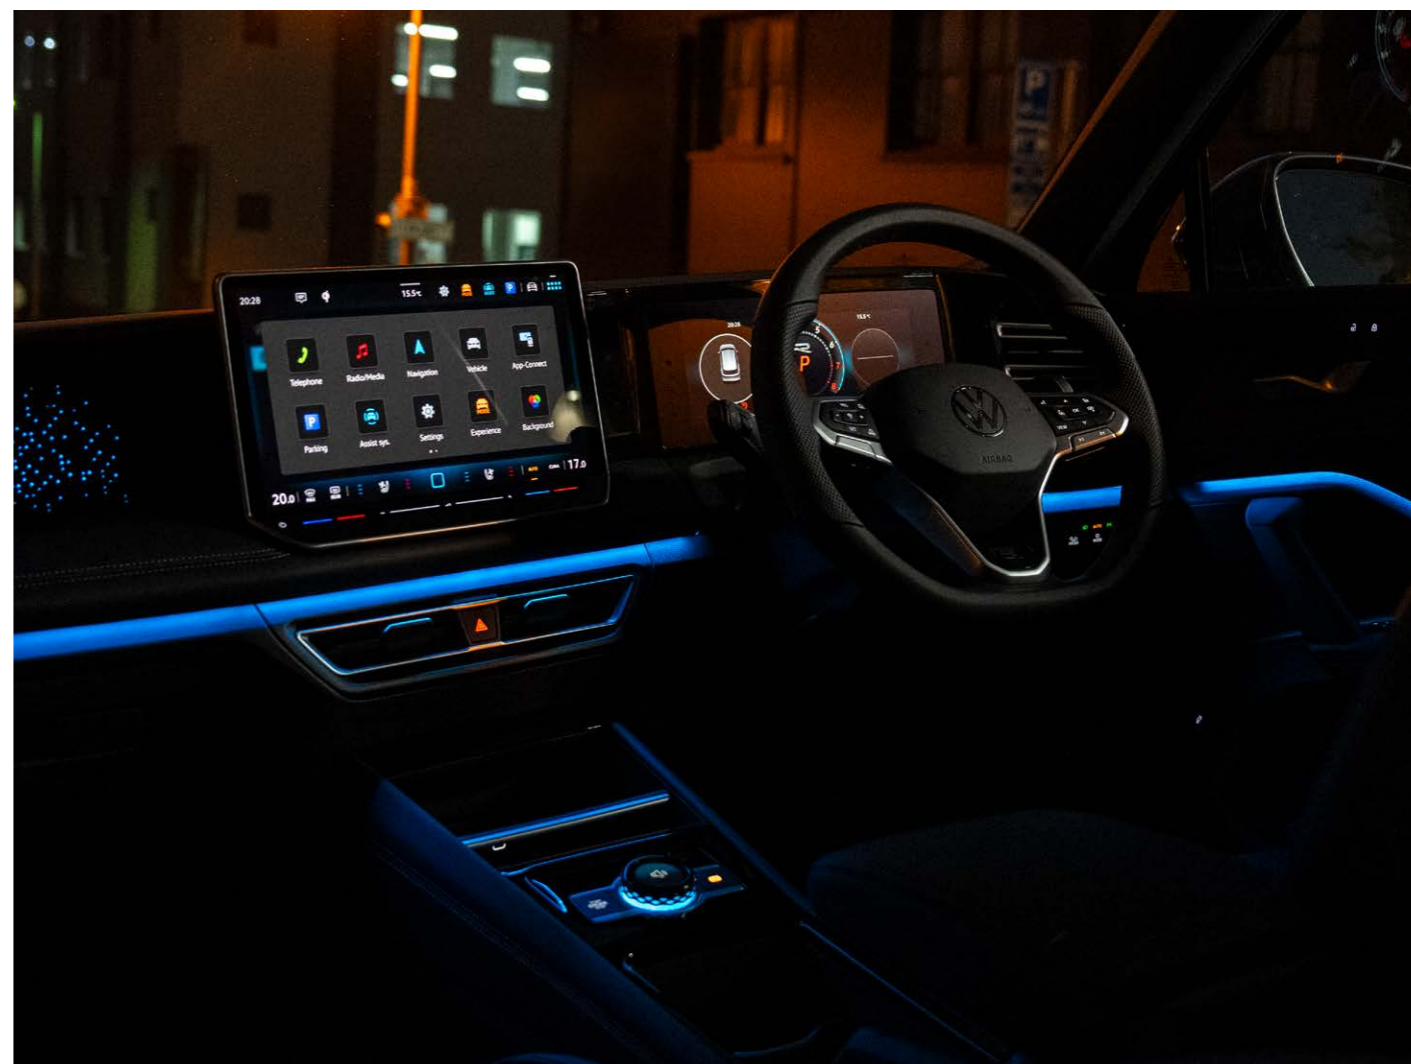

# Connectivity

X = standard O = optional - = not available

	Tiguan 1.4 TSI 110 kW 2WD 7-speed DSG	Life 1.4 TSI 110 kW 2WD 7-speed DSG	Life 2.0 TDI 110 kW 4Motion 7-speed DSG	R-Line 1.4 TSI 110 kW 2WD 7-speed DSG	R-Line 2.0 TDI 110 kW 4Motion 7-speed DSG	R-Line 2.0 TSI 140 kW 4Motion 7-speed DSG
<b>Audio &amp; Communication</b>						
"Composition Media": 12.9" Touchscreen Radio with MP3/WMA compatibility, Bluetooth and Wireless App-Connect with 2x USB-C ports in the front	X	X	X	X	X	X
"Discover Pro": 12.9" Touchscreen high end Satellite navigation with Bluetooth and 2x USB-C ports in the front with 2x USB-C charging sockets on the center console in the rear and Comfort telephony: Wireless charging	-	O	O	O	O	O
Multi-colour Digital Cockpit "Pro" with selection of different info profiles	X	X	X	X	X	X
Harman Kardon Sound System (8 speakers, 1 subwoofer and digital 16-channel amplifier)	-	O	O	O	O	O