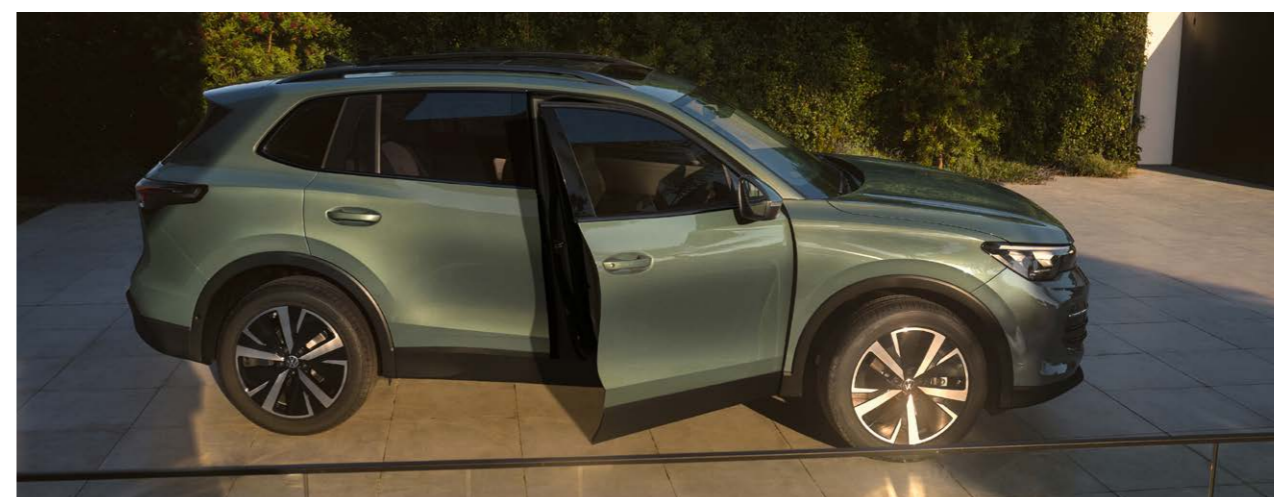

Dimensions

X = standard O = optional - = not available

	Tiguan 1.4 TSI 110 kW 2WD 7-speed DSG	Life 1.4 TSI 110 kW 2WD 7-speed DSG	Life 2.0 TDI 110 kW 4Motion 7-speed DSG	R-Line 1.4 TSI 110 kW 2WD 7-speed DSG	R-Line 2.0 TDI 110 kW 4Motion 7-speed DSG	R-Line 2.0 TSI 140 kW 4Motion 7-speed DSG
Dimensions / Capacities						
Fuel tank (l)	55	55	55	55	55	58
Luggage space (l) - seats folded up (rear bench longitudinally adjusted forward)	652	652	652	652	652	652
Luggage space (l) - seats folded down	1,650	1,650	1,650	1,650	1,650	1,650
Length (mm)	4,539	4,539	4,539	4,539	4,509	4,539
Height (mm)	1,631	1,631	1,635	1,631	1,635	1,660
Width (mm) excl. door mirrors	1,843	1,843	1,839	1,843	1,839	1,842
Wheelbase (mm)	2,676	2,676	2,676	2,676	2,676	2,676
Track - front (mm)	1,586	1,586	1,589	1,586	1,576	1,586
Track - rear (mm)	1,578	1,578	1,579	1,578	1,566	1,576
Turning circle (m)	11.5	11.5	11.5	11.5	11.5	11.5
Tare mass (kg)	1,384	1,384	1,599	1,384	1,599	1,599
Gross vehicle mass, GVM (kg)	2,140	2,140	2,210	2,140	2,210	2,210
Gross combined mass, GCM (kg)	3,940	3,940	4,410	3,940	4,410	4,410
Unbraked towing mass (kg)	750	750	750	750	750	750
Braked towing mass (kg)	1,900	1,900	1,900	1,900	1,800	1,800
Towbar load limit (kg)	100	100	100	100	100	100
Ground clearance (mm)	191	191	191	201	201	201