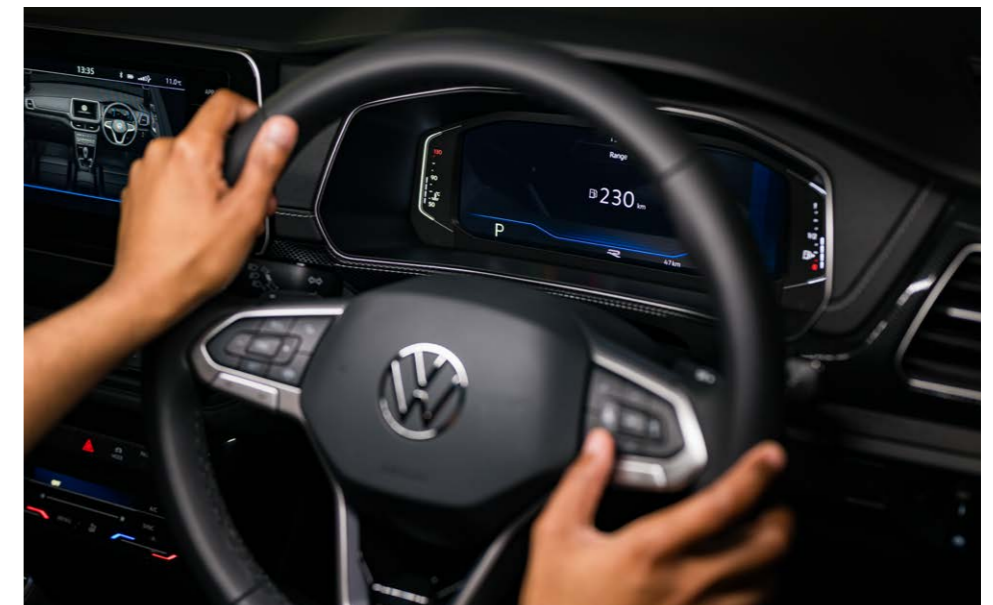

Engine, Transmission & Fuel Consumption

X = standard O = optional - = not available

	1.0 TSI 85kW Life DSG	1.0 TSI 85kW Style DSG	1.0 TSI 85kW R-Line DSG
Engine			
Cylinders	3	3	3
Capacity (cm3)	999	999	999
Power output (kW @ r/min)	85 @ 5000 - 5500	85 @ 5000 - 5500	85 @ 5000 - 5500
Torque output (Nm @ r/min)	200 @ 2000 - 3500	200 @ 2000 - 3500	200 @ 2000 - 3500
Turbo charged (TSI)	X	X	X
Emissions Level	EU6	EU6	EU6
CO2 Emissions (g/km)	126	126	126
Start-Stop with regenerative braking	X	X	X
Eco Function (Drive Profile Selection)	-	X	X
Transmission			
7-speed DSG	X	X	X
Fuel consumption (litres / 100 km)*			
Combined cycle	5.6	5.6	5.6
Performance			
0 - 100km/h in seconds	10.2	10.2	10.2
V-Max in km/h (Top Speed)	193	193	193