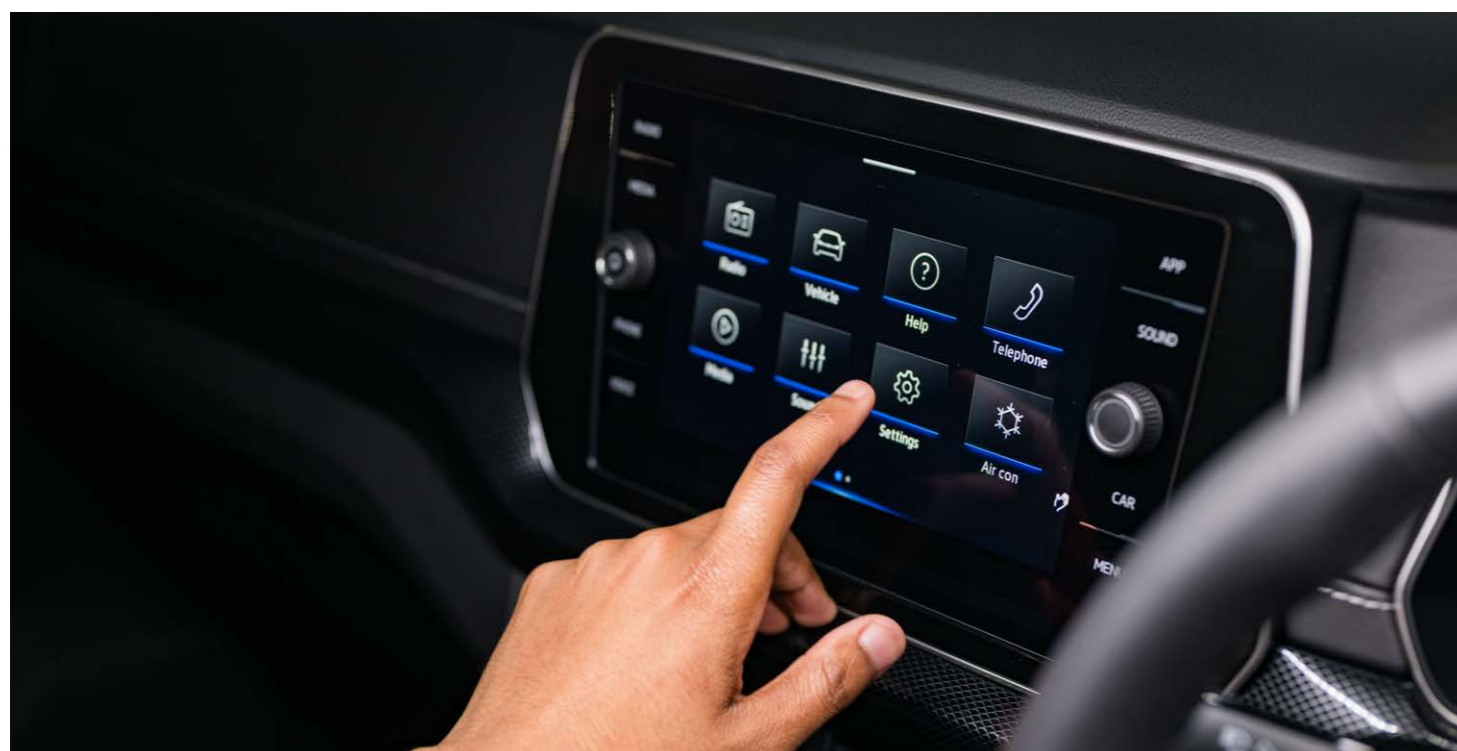

# Connectivity

X = standard O = optional - = not available

Audio & Communication			
8" Digital Cockpit	X	-	-
10" Digital Cockpit Pro, selection of different info profiles possible (part of package)	O	X	X
Mobile phone interface with inductive charging function	X	X	X
App-Connect	X	X	X
Wireless App-Connect (part of package)	O	O	O
2 USB-C Ports in front and 2 USB-C charging sockets in rear	X	X	X
6 speakers	X	X	X
Voice Control (part of package)	O	O	O
Radio "Composition Media" with 8" display, AM/FM reception, 6 speakers, Bluetooth, 4 X USB Type C, App-Connect, Inductive Charging	X	-	-
Radio "Composition Media" with 8" display, AM/FM reception, 6 speakers, Bluetooth, 4 X USB Type C, App-Connect, Inductive Charging, 10" Digital Cockpit Pro	-	X	X
Radio Navigation System "Discover Media" with 8" display, 10" Digital Cockpit Pro, Wireless App-Connect, Voice Control	O	-	-
Radio Navigation System "Discover Media" with 8" display, Wireless App-Connect, Voice Control	-	O	O
Sound system "BeatsAudio" with subwoofer, digital 8-channel amplifier, 6 speakers	-	O	O