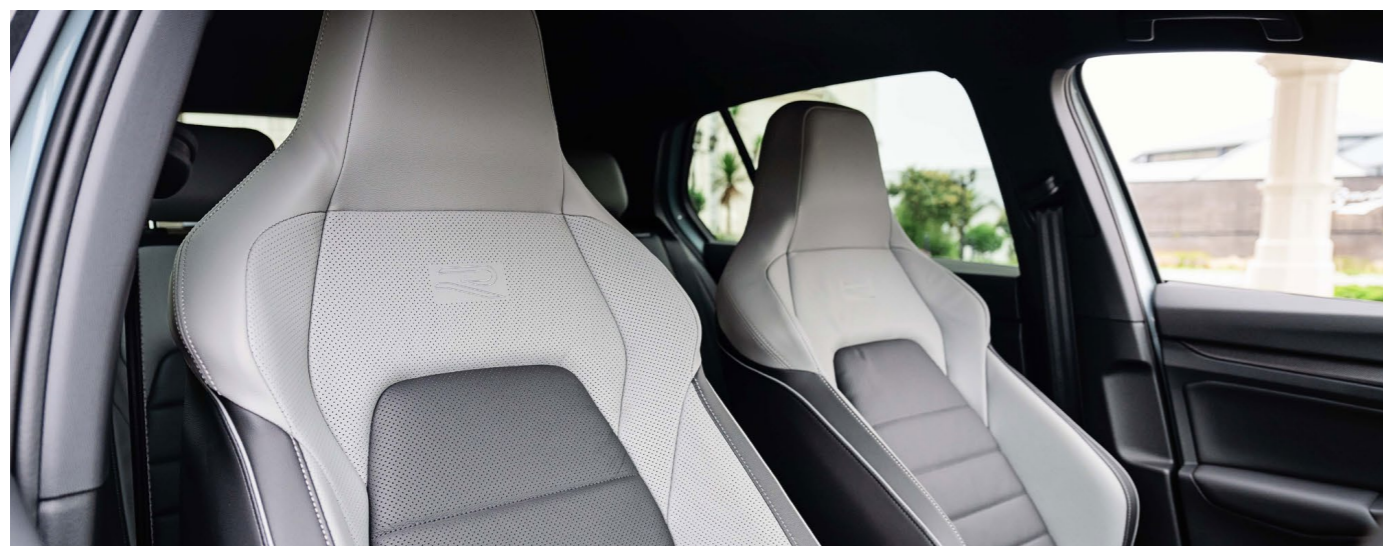

Seats

X = standard O = optional - = not available

	1.4 TSI Life 8-speed Tiptronic	1.4 TSI Life + 8-speed Tiptronic	1.4 TSI R-Line 8-speed Tiptronic	1.4 TSI R-Line + 8-speed Tiptronic
Seats				
Manually height-adjustable driver seat	X	X	X	-
Manually height-adjustable passenger seat	X	X	X	X
Non-power adjustable lumbar support for front seats	X	X	X	X
Front head restraints integrated into the seat	-	-	X	X
Safety optimised front head restraint system	X	X	-	-
Three adjustable rear head restraints	X	X	X	X
Unsplit rear bench seat, asymmetric 60-40 split folding backrest with centre armrest	X	X	X	X
Front centre armrest, adjustable & extendable	X	X	X	X
Active climate seats in front	-	-	-	X
Heated front seats	-	-	-	X
""ArtVelours"" Sports comfort seats Package Door and side trim panel in leatherette/""Nature Cross Brushed"" Seat trim covers in Artvelours microfleece Sports comfort seats in front"	-	X	-	-
""Vienna "" leather Premium sports seats Package Power seat adjustment with memory feature for right seat, left seat manually height-adjustable Leather-wrapped multi-function steering wheel, heated Power-adjustable lumbar support for right front seat Door and side trim panel in leather-ette/""Mesh"" Washer fluid level indicator Seat heater for front seats separately controlled Inserts of front seats and outer rear seats in leather ""Vienna"", ""R-Line"" logo in front Seat ventilation in front"	-	-	X	X