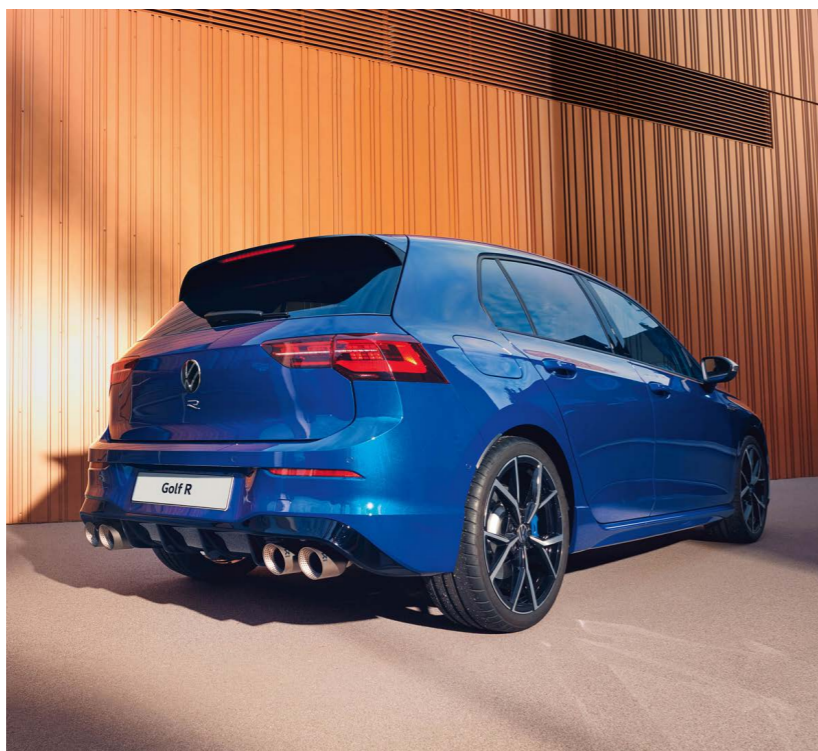

Dimensions

X = standard O = optional - = not available

	2.0 TSI GTI 7 speed DSG® 180kW	2.0 TSI R 7 speed DSG® 235kW
Dimensions / Capacities		
Fuel tank (litres)	50	55
Luggage space (litres)	374	374
Length (mm)	4287	4290
Width (mm)	1789	1789
Height (mm)	1478	1478
Wheelbase (mm)	2627	2628
Track - front (mm)	1545	1541
Track - rear (mm)	1523	1516
Turning circle (m)	10,9	10,9
Tare vehicle mass, (kg)	1463	1554
Gross vehicle mass, GVM (kg)	1950	2030