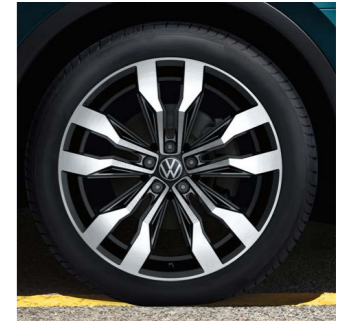

Wheels & Rims

17" Montana Alloy
(Standard on Tiguan)

18" Frankfurt Alloy
(Standard on Life)

19" Valencia Alloy
(Standard on R-Line)

18" Nizza Alloy
(Optional on Life)

19" Victoria Falls Alloy
(Optional on Life)