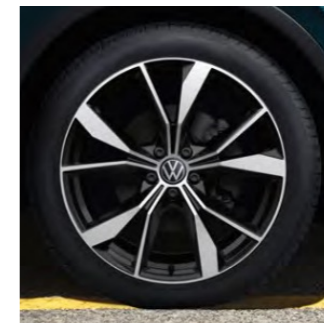

20" Misano Alloy
(Standard on R)