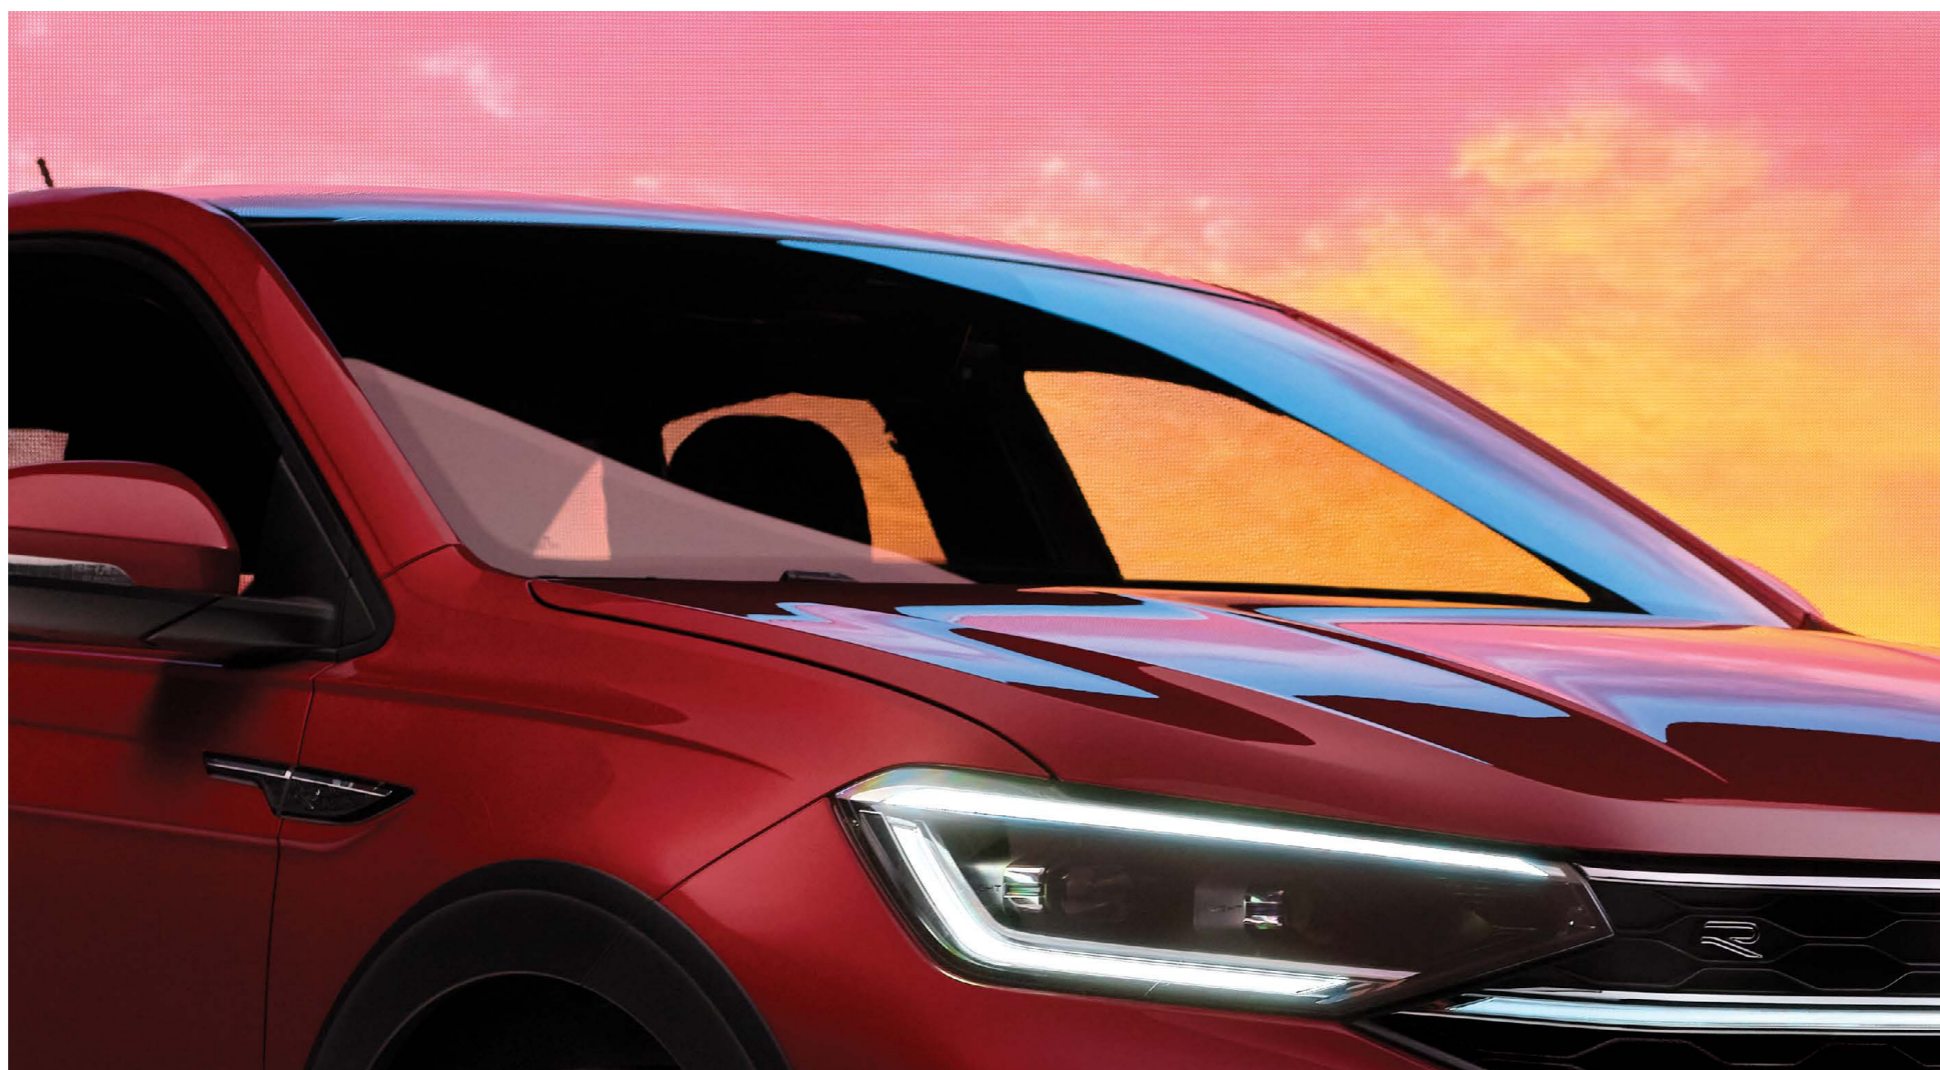

Windows and Wipers

X = standard O = optional - = not available

	1.0 TSI 85kW Life DSG®	1.0 TSI 85kW Style DSG®	1.0 TSI 85kW R- Line DSG®
Windows			
Green heat- insulating glass in side and rear windows	X	X	-
Privacy glass for rear side windows and rear window	-	-	X
Laminated safety glass windshield, heat- insulating	X	X	X
Electric windows, front and rear	X	X	X
Wiper System			
Windshield wiper intermittent control with light sensor	X	X	X
Rain sensor	X	X	X
Rear wiper and washer	X	X	X