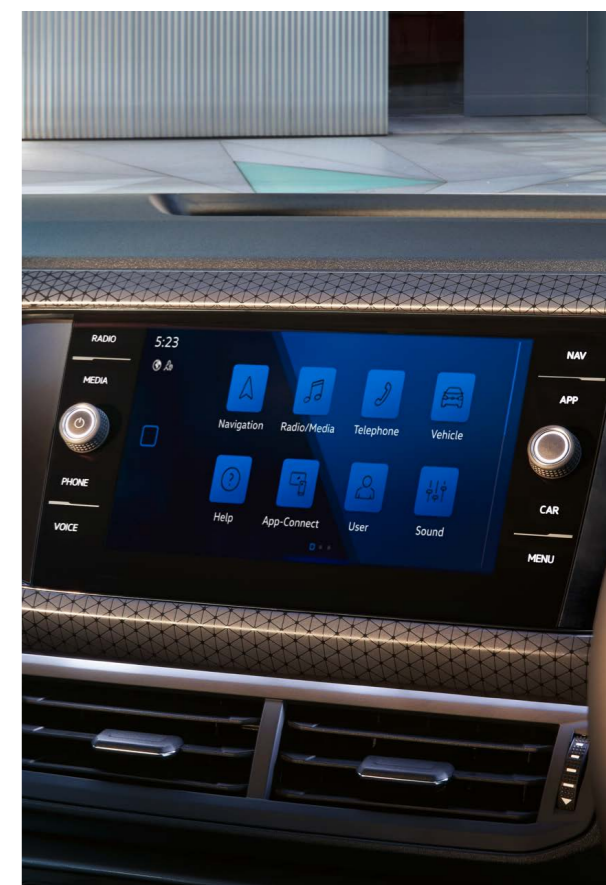

Connectivity

X = standard O = optional - = not available

	1.0 TSI 70kW Comfortline	1.0 TSI 85kW Comfortline DSG®	1.0 TSI 85kW Highline DSG®	1.5 TSI 110kW R-Line DSG®
Audio & Communication				
Multi-function display "Plus"	X	X	X	-
Active Info Display	O	O	O	X
App-Connect	X	X	X	X
Radio "Composition Colour" 6,5inch display with AM/FM reception, 6 speakers, Bluetooth and USB Type C Interface	X	X	-	-
Radio "Composition Media" 8inch display with AM/FM reception, 6 speakers, Bluetooth, USB Type C Interface, App- Connect & Mobile Phone Interface (Optional to Namibia & Botswana only)	O	O	X	X
Radio "Composition Media" 8inch display with AM/FM reception, 6 speakers, Bluetooth, USB Type C Interface, App-Connect & Inductive Charging (SA)	O	O	-	-
Inductive Charging which includes Composition Media (South Africa only)	-	-	O	O
Radio Navigation System "Discover Media" 3D Map incl. 8inch display with AM/FM reception, 6 speakers, Bluetooth, USB Type C Interface, Wireless App-Connect, Voice Control & "Inductive Charging SA"	-	-	-	O
Radio Navigation System "Discover Media" 3D Map incl. 8inch display with AM/FM reception, 6 speakers, Bluetooth, USB Type C Interface, Wireless App-Connect, Voice Control, Active Info Display & "Inductive Charging SA"	O	O	O	-
Beats Sound System	O	O	O	O