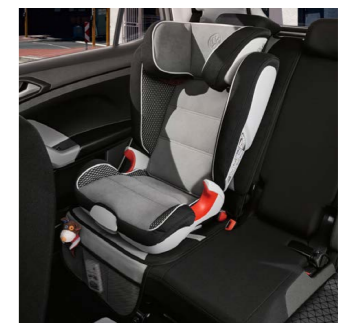

**Child seat**  
15 to 36 kg

**Child seat**  
15 to 36 kg, G2-3 Isofix backrest removable

**Child seat - 9 to 18 kg**  
G1 Isofix DUO plus top tether

**Inside rear-view mirror**  
(Additional) Suction cap mounting