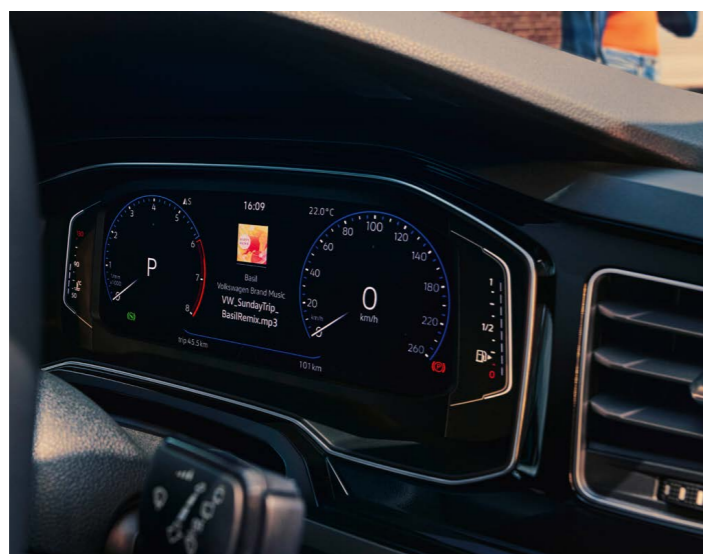

Radio & Navigation

X = standard O = optional - = not available

	1.0 TSI Polo 70kW	1.0 TSI Life 70kW	1.0 TSI Life DSG® 85kW	1.0 TSI R-Line DSG® 85kW	2.0 TSI GTI DSG® 147kW
Audio & Communication					
Multi-colour Digital Cockpit	X	X	X	-	-
Multi-colour Digital Cockpit Pro, selection of different info profiles possible	-	O	O	X	X
Radio "Composition Colour" MIB Gen3 with 6,5" display, AM/FM reception, USB Type C, 4 speakers	X	X	X	-	-
Radio "Composition Media" MIB Gen3 with 8" display, Bluetooth, 4 x USB ports Type C, 6 speakers, Inductive Charging	-	O	O	X	X
Radio-Navigation "Discover Media" Gen3 with 8" display, Wireless App-Connect, Voice Control, Bluetooth, 4 x USB ports Type C, 6 speakers, Inductive Charging	-	O	O	O	O
Sound system "beats" with 6 speakers	-	-	-	O	O
Mobile phone interface with USB interface	X	X	X	X	X
Mobile phone interface with inductive charging function (for SA only)	-	O	O	O	O
App-Connect	X	X	X	X	X
Wireless App-Connect	-	O	O	O	O
Voice control	-	O	O	O	O

Safety

X = standard O = optional - = not available

	1.0 TSI Polo 70kW	1.0 TSI Life 70kW	1.0 TSI Life DSG® 85kW	1.0 TSI R-Line DSG® 85kW	2.0 TSI GTI DSG® 147kW
Safety and Security					
Alarm with ultrasonic interior monitoring	X	X	X	X	X
Remote central locking	X	X	X	X	X
Driver's and front passenger airbag with front passenger airbag deactivation	X	X	X	X	X
Side front airbags	X	X	X	X	X
Curtain airbags, front & rear	X	X	X	X	X
Height adjustable seatbelts for driver and front passenger	X	X	X	X	X
3-point seatbelt for centre rear seat	X	X	X	X	X
Seatbelt Reminder	X	X	X	X	X
ISOFIX child seat anchor points	X	X	X	X	X
Childproof locks on rear doors	X	X	X	X	X
High level brake light	X	X	X	X	X
Warning triangle	X	X	X	X	X
Driver Alert System	X	X	X	X	X
Park distance control (front and rear)	-	X	X	X	X
Cruise Control with speed limiter	-	X	X	X	X
Autonomous Emergency Braking Front Assist	-	-	-	-	X