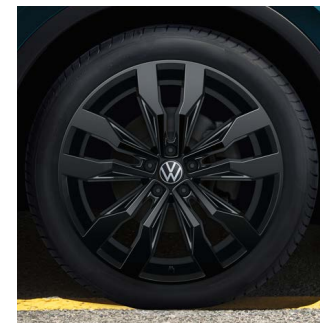

20" Suzuka Black Alloy
(Optional with Black Style Package on R-line)