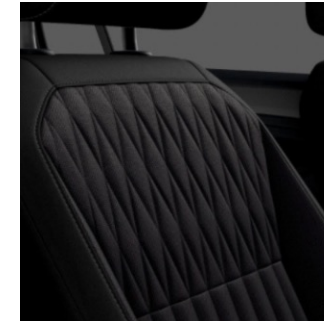

Titanium Black
(Standard on Life)