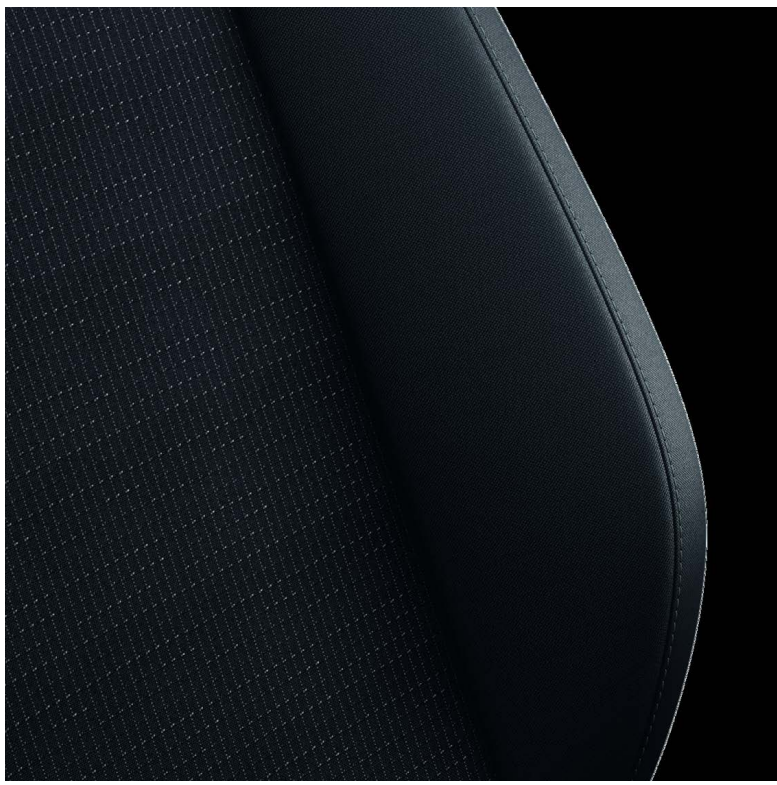

Trims

Quad Paper
(Standard on Tiguan)