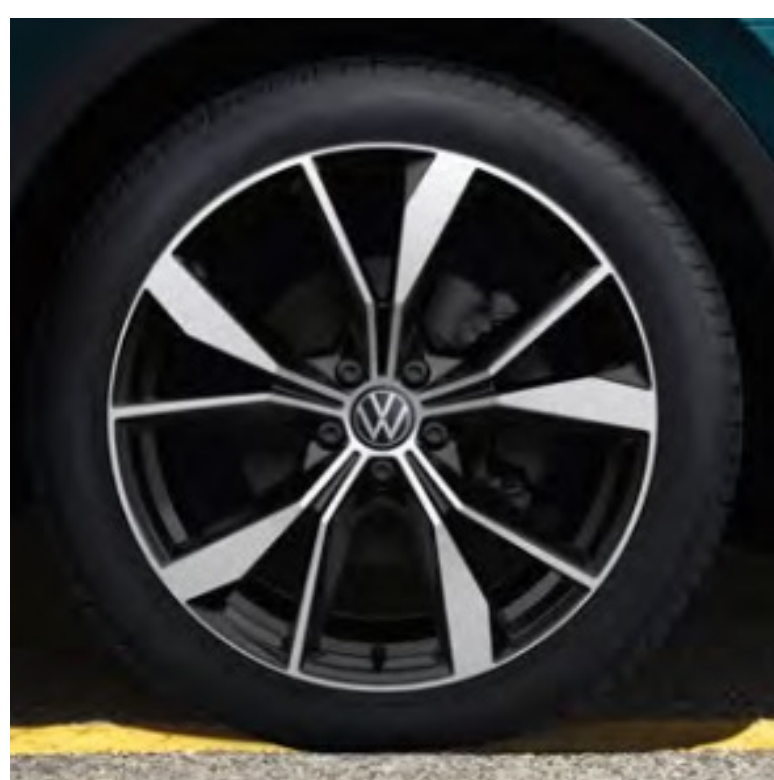

20" Misano Alloy
(Standard on R)