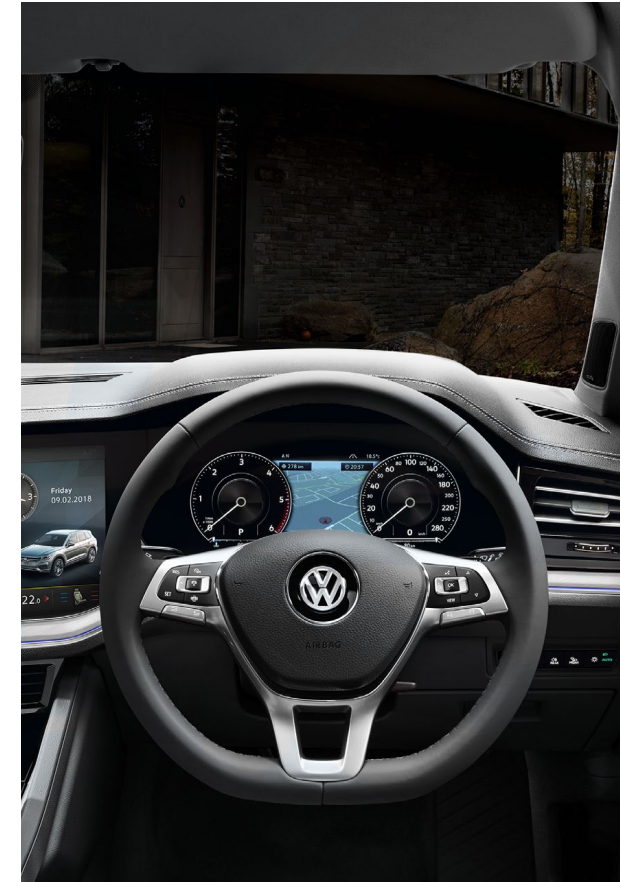

# Seats, Mirrors & Windows

X = standard O = optional - = not available

	3.0 TDI V6 Luxury 190kW	3.0 TDI V6 Executive 190kW
<b>Seats</b>		
"Vienna" Comfort seats (Leather trim with seat heating, pneumatically adjustable lumbar support and rear centre armrest)	X	-
"Vienna" R-Line Comfort seats (Leather trim with seat heating, pneumatically adjustable lumbar support and rear centre armrest)	-	X
Memory Package (Power seat adjustment for front seats with memory feature, with memory function and powerfolding mirrors)	X	X
Active climate seats in front	X	X
<b>Mirrors</b>		
Colour-coded exterior mirrors	X	X
Electric / heated / foldable side mirrors, auto-dimming on driver's side with memory	X	X
<b>Windows</b>		
Electric windows all round	X	X
Green heat-insulating glass windows on sides and in rear	X	X
Heated rear window	X	X

# Interior Features

X = standard O = optional - = not available

	3.0 TDI V6 Luxury 190kW	3.0 TDI V6 Executive 190kW
<b>Interior Features</b>		
Climatronic air-conditioner (2-Zone)	X	-
Climatronic in front, and multi-zone controls in the rear (4-Zone)	-	X
Adaptive Cruise Control ACC "stop & go" incl. speed limiter	X	X
Autonomous Emergency Braking Front Assist	X	X
Ambient Light Package: Additional interior lighting in 30 different colours, illuminated door sill plates	X	X
Leather-wrapped multi-function steering wheel with shifting paddles	X	-
Leather-wrapped multi-function sports steering wheel, heated, with shift paddles	-	X
230 Volt inverter and outlet	X	X