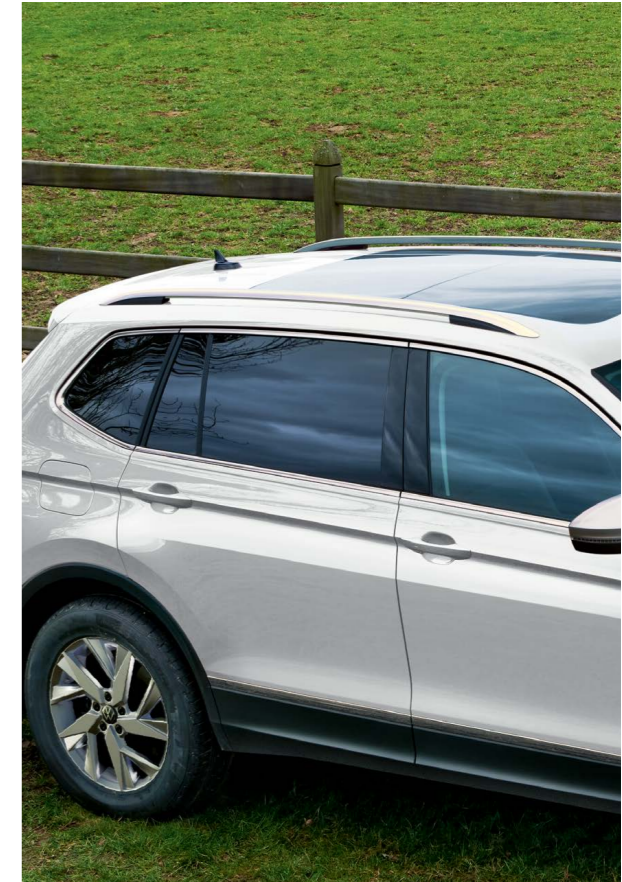

Features

X = standard O = optional - = not available

	1.4 TSI Allspace DSG® 110kW	1.4 TSI Life DSG® 110kW	2.0 TSI Style 4Motion DSG® 132kW	1.4 TSI R-Line DSG® 110kW	2.0 TSI R-Line 4Motion DSG® 162kW
Exterior Features					
Silver anodised roof rails	-	X	X	X	X
Exterior side mirror housings painted in Silver	X	X	X	X	X
Body-colour bumpers	X	X	X	X	X
Dark Red LED: rear combination lamps	-	O	O	X	X
LED headlights	X	-	-	-	-
LED matrix headlights with LED separate daytime running lights and dynamic cornering	-	X	X	X	X
Ambient lighting, exterior illuminated styling elements in the front	-	X	X	X	X
IQ Lights: Advanced matrix LED (Not available for Namibia & Botswana)	-	O	O	O	O
Panoramic Sunroof: Tilt and sliding	-	O	O	O	O
Trailer hitch mechanically swivelling electrically detachable	O	O	O	O	O
Keyless entry: Access, locking and starting system	O	O	O	-	-
Easy Open with Safe Lock: "Keyless Entry" with SAFELOCK (Forces electric steering column for South Africa)	-	-	-	O	O
Electric tailgate: electric opening and closing feature	-	X	X	X	X
"Black Style Package (Compatible with R-Line models only) Black chrome front grille, black decorative trims on side windows, exterior mirror housings painted in Black, black roof rails, alloy wheels 8.5J x 20" Suzuka painted in Black (255/ 40 R20)"	-	-	-	O	O