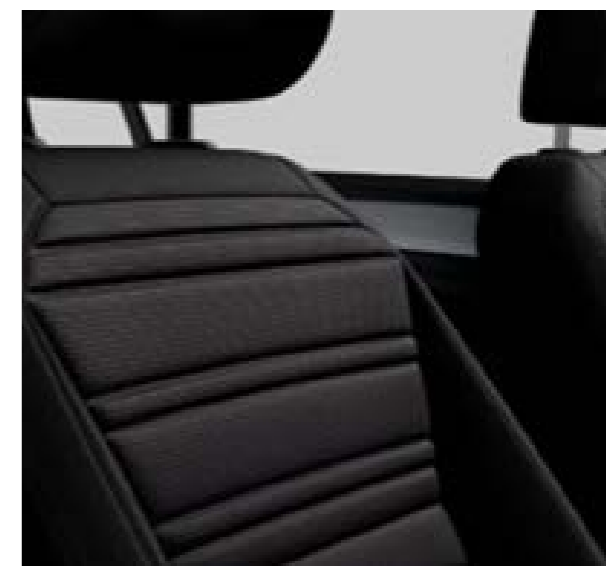

# Interior Features

X = standard O = optional - = not available

	1.4 TSI Allspace DSG® 110kW	1.4 TSI Life DSG® 110kW	2.0 TSI Style 4Motion DSG® 132kW	1.4 TSI R-Line DSG® 110kW	2.0 TSI R-Line 4Motion DSG® 162kW
<b>Seats</b>					
Front seats with height adjustment	X	X	X	X	X
Lumbar supports in the front	-	X	X	X	X
Rear seat bench with asymmetrical split	X	-	-	-	-
Rear seat bench with asymmetrical split including armrest	-	X	X	X	X
Safety-optimized front head restraints	X	-	-	-	-
Safety- optimized front head restraints, longitudinally and height adjustable	-	X	X	X	X
Standard front seats (Without lumbar support in front)	X	-	-	-	-
Comfort front seats	-	X	-	-	-
Premium comfort seats in front	-	-	X	X	X
Seat upholstery in fabric with inserts	X	X	-	-	-
Seat upholstery in leather with inserts in "Vienna" R- Line Logo in Front	-	-	-	X	X
"Vienna" leather: Seat upholstery includes Premium-comfort front seats with heating function and electric adjustment and lumbar support with memory feature for driver seat, passenger seat manually adjustable	-	O	X	-	-
"Vienna" leather with R- Line Logo: Seat upholstery includes premium- comfort front seats with heating function and electric adjustment and lumbar support with memory feature for driver & passenger seats	-	-	-	X	X