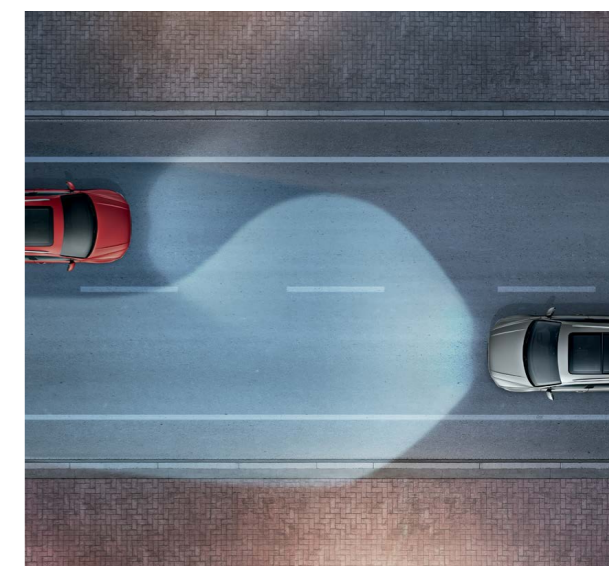

1.4 TSI Allspace DSG® 110kW	1.4 TSI Life DSG® 110kW	2.0 TSI Style 4Motion DSG® 132kW	1.4 TSI R-Line DSG® 110kW	2.0 TSI R-Line 4Motion DSG® 162kW
Safety					
Fatigue detection "Rest Assist"	X	X	X	X	X
Electromechanical power steering, speed sensitive control	X	X	X	X	X
Airbags for driver and front passenger, with front passenger airbag deactivation	X	X	X	X	X
Curtain airbags, front & rear including front side airbags	X	X	X	X	X
ISOFIX attachment points (arrangement for attaching 2 child seats on the rear seats)	X	X	X	X	X
3-point seat belts in the front with height adjustment and pretensioners	X	X	X	X	X
3-point seat belt for rear seats (including centre seat)	X	X	X	X	X
Warning sound and light to indicate when seat belts not fastened (front and rear)	X	X	X	X	X
Automatic headlight control	X	X	X	X	X
Tyre pressure monitoring system	X	X	X	X	X
Park distance control (front & rear)	O	X	X	X	X
Rear view camera with Parallel park assist	O	O	O	O	O
Area view camera with Parallel park assist	-	O	O	O	O
Trailer Manoeuvring System incl. "Park Assist" and Trailer hitch mechanically swivelling and power detachable	-	O	O	O	O
Head-up Display	-	O	O	O	O
IQ.DRIVE: Autonomous emergency braking, front assist, lane change system with side assist	-	O	O	O	O
IQ.DRIVE: Adaptive cruise control, forward collision warning incl. autonomous emergency braking, lane change assist, lane keeping system lane assist, traffic jam assist and "emergency assist"	-	O	O	O	O