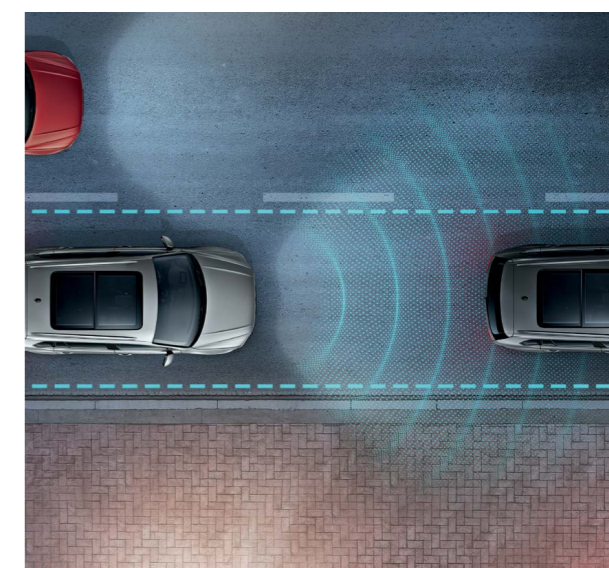

1.4 TSI Allspace DSG® 110kW	1.4 TSI Life DSG® 110kW	2.0 TSI Style 4Motion DSG® 132kW	1.4 TSI R-Line DSG® 110kW	2.0 TSI R-Line 4Motion DSG® 162kW
Safety					
Fatigue detection "Rest Assist"	X	X	X	X	X
Electromechanical power steering, speed sensitive control	X	X	X	X	X
Airbags for driver and front passenger, with front passenger airbag deactivation	X	X	X	X	X
Curtain airbags, front & rear including front side airbags	X	X	X	X	X
ISOFIX attachment points (arrangement for attaching 2 child seats on the rear seats)	X	X	X	X	X
3-point seat belts in the front with height adjustment and pretensioners	X	X	X	X	X
3-point seat belt for rear seats (including centre seat)	X	X	X	X	X
Warning sound and light to indicate when seat belts not fastened (front and rear)	X	X	X	X	X
Automatic headlight control	X	X	X	X	X
Tyre pressure monitoring system	X	X	X	X	X
Park distance control (front & rear)	O	X	X	X	X
Rear view camera with Parallel park assist	O	O	O	O	O
Area view camera with Parallel park assist	-	O	O	O	O
Trailer Manoeuvring System incl. "Park Assist" and Trailer hitch mechanically swivelling and power detachable	-	O	O	O	O
Head-up Display	-	O	O	O	O
IQ.DRIVE: Autonomous emergency braking, front assist, lane change system with side assist	-	O	O	O	O
IQ.DRIVE: Adaptive cruise control, forward collision warning incl. autonomous emergency braking, lane change assist, lane keeping system lane assist, traffic jam assist and "emergency assist"	-	O	O	O	O