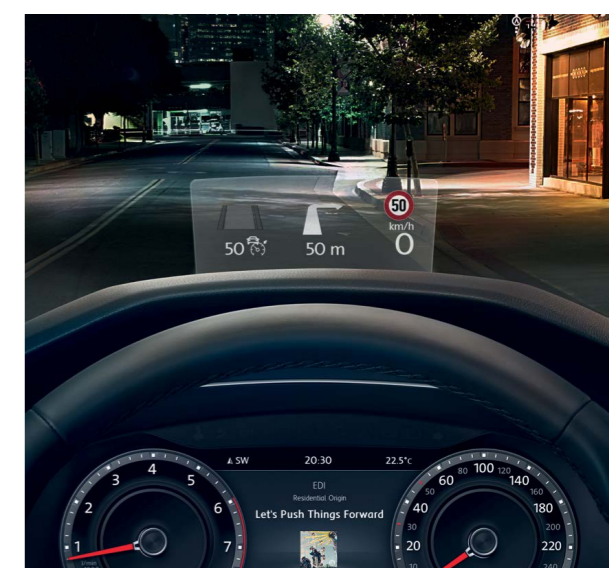

1.4 TSI Allspace DSG® 110kW	1.4 TSI Life DSG® 110kW	2.0 TSI Style 4Motion DSG® 132kW	1.4 TSI R-Line DSG® 110kW	2.0 TSI R-Line 4Motion DSG® 162kW
Safety					
Fatigue detection "Rest Assist"	X	X	X	X	X
Electromechanical power steering, speed sensitive control	X	X	X	X	X
Airbags for driver and front passenger, with front passenger airbag deactivation	X	X	X	X	X
Curtain airbags, front & rear including front side airbags	X	X	X	X	X
ISOFIX attachment points (arrangement for attaching 2 child seats on the rear seats)	X	X	X	X	X
3-point seat belts in the front with height adjustment and pretensioners	X	X	X	X	X
3-point seat belt for rear seats (including centre seat)	X	X	X	X	X
Warning sound and light to indicate when seat belts not fastened (front and rear)	X	X	X	X	X
Automatic headlight control	X	X	X	X	X
Tyre pressure monitoring system	X	X	X	X	X
Park distance control (front & rear)	O	X	X	X	X
Rear view camera with Parallel park assist	O	O	O	O	O
Area view camera with Parallel park assist	-	O	O	O	O
Trailer Manoeuvring System incl. "Park Assist" and Trailer hitch mechanically swivelling and power detachable	-	O	O	O	O
Head-up Display	-	O	O	O	O
IQ.DRIVE: Autonomous emergency braking, front assist, lane change system with side assist	-	O	O	O	O
IQ.DRIVE: Adaptive cruise control, forward collision warning incl. autonomous emergency braking, lane change assist, lane keeping system lane assist, traffic jam assist and "emergency assist"	-	O	O	O	O