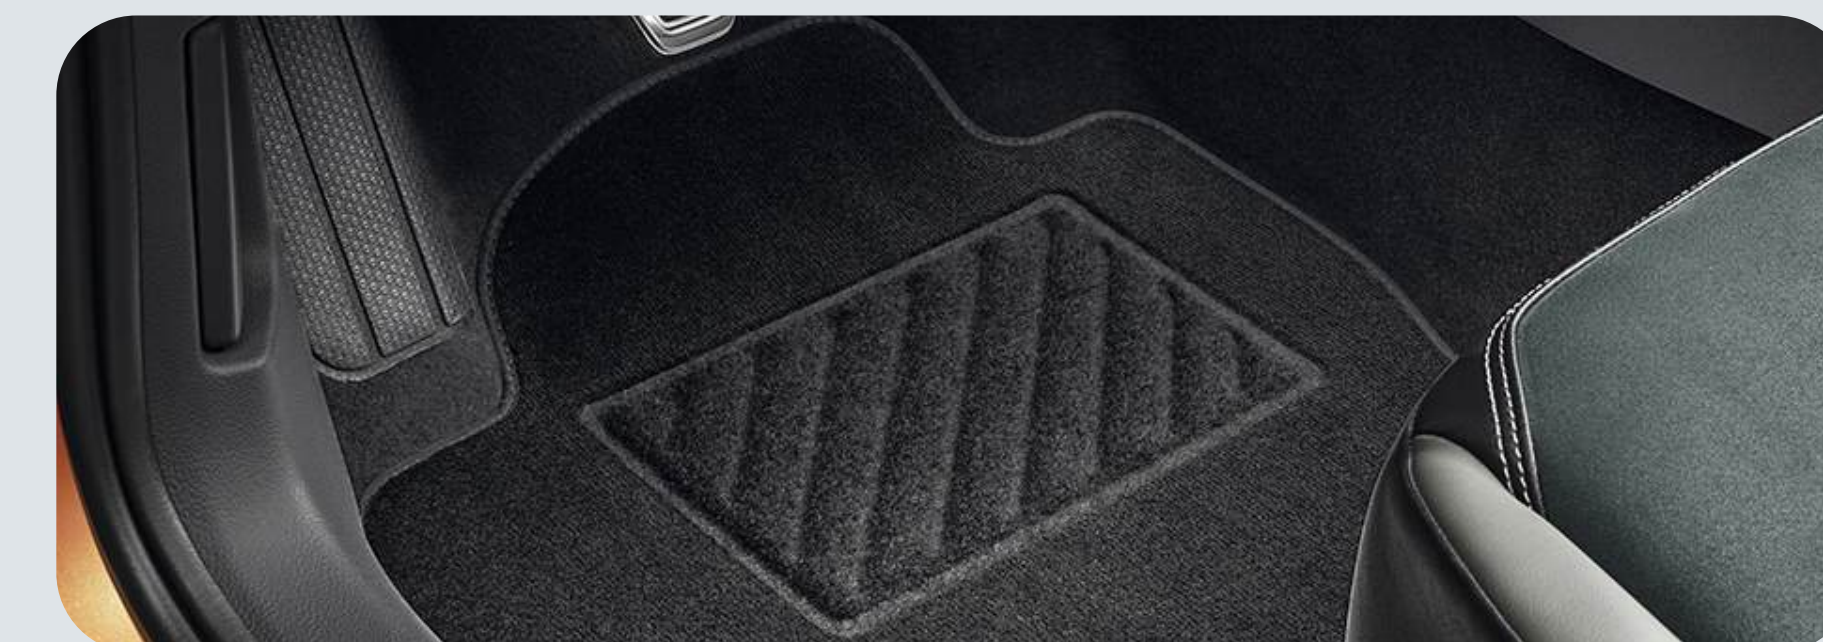

Rear

Front and Rear
Premium with Lettering

Front & Rear "Plus" (Black)

- "Plus" textile floor mats
- Set of 4 for the front and rear
- Durable
- Made-to-measure and non-slip
- Impact protection in the heel area
- Suitable for the Volkswagen fastening system