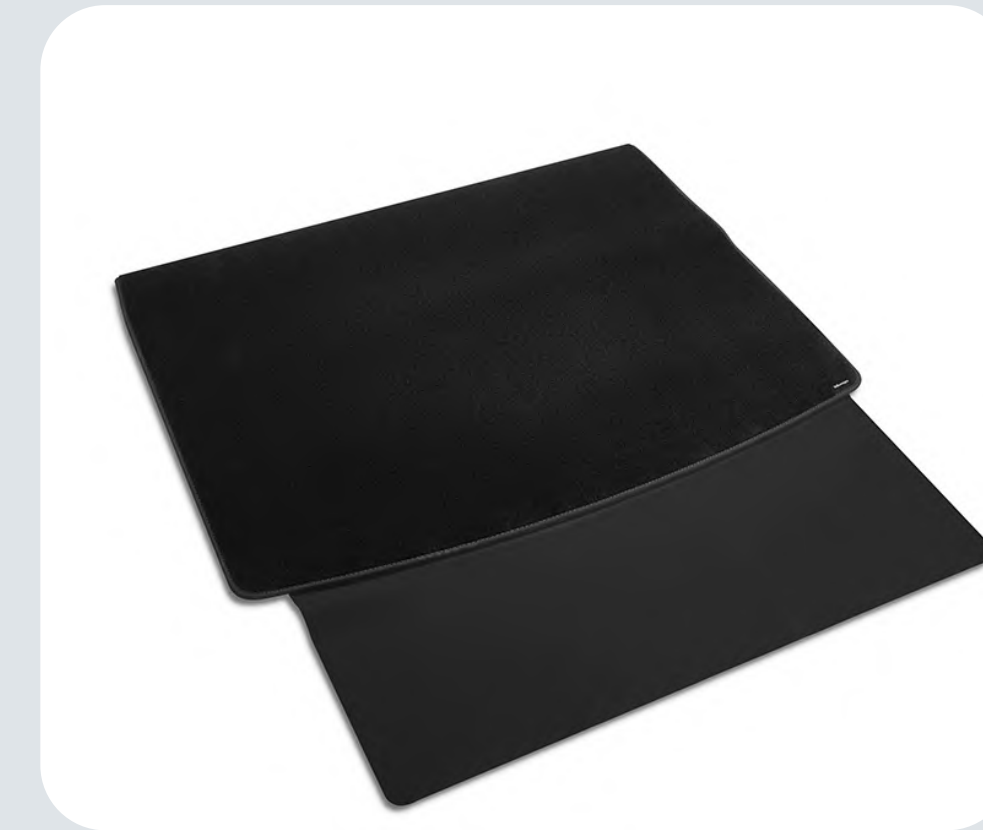

- 100% recyclable, very sturdy and durable.
- The material allows the Genuine all-weather floor mats to be considerably lighter than normal floor mats.
- Each set consists of two mats for the front footwells.

Rear

Front and Rear
Premium with Lettering

Front & Rear "Plus" (Black)

- "Plus" textile floor mats
- Set of 4 for the front and rear
- Durable
- Made-to-measure and non-slip
- Impact protection in the heel area
- Suitable for the Volkswagen fastening system

"Plus" Protection textile floor mats

Available on the following models:

- Polo Vivo
- Polo
- T-Cross
- Taigo
- T-Roc
- Tiguan
- Touareg
- Golf 8
- Tayron

Features:

- Volkswagen Genuine reversible floor covering with fold-out loading sill protection against damage
- For variable luggage compartment floors, top position
- Made to measure
- Reversible
- Top: velours, underside: plastic nubs
- Prevents cargo from sliding
- Protects the bumper against damage