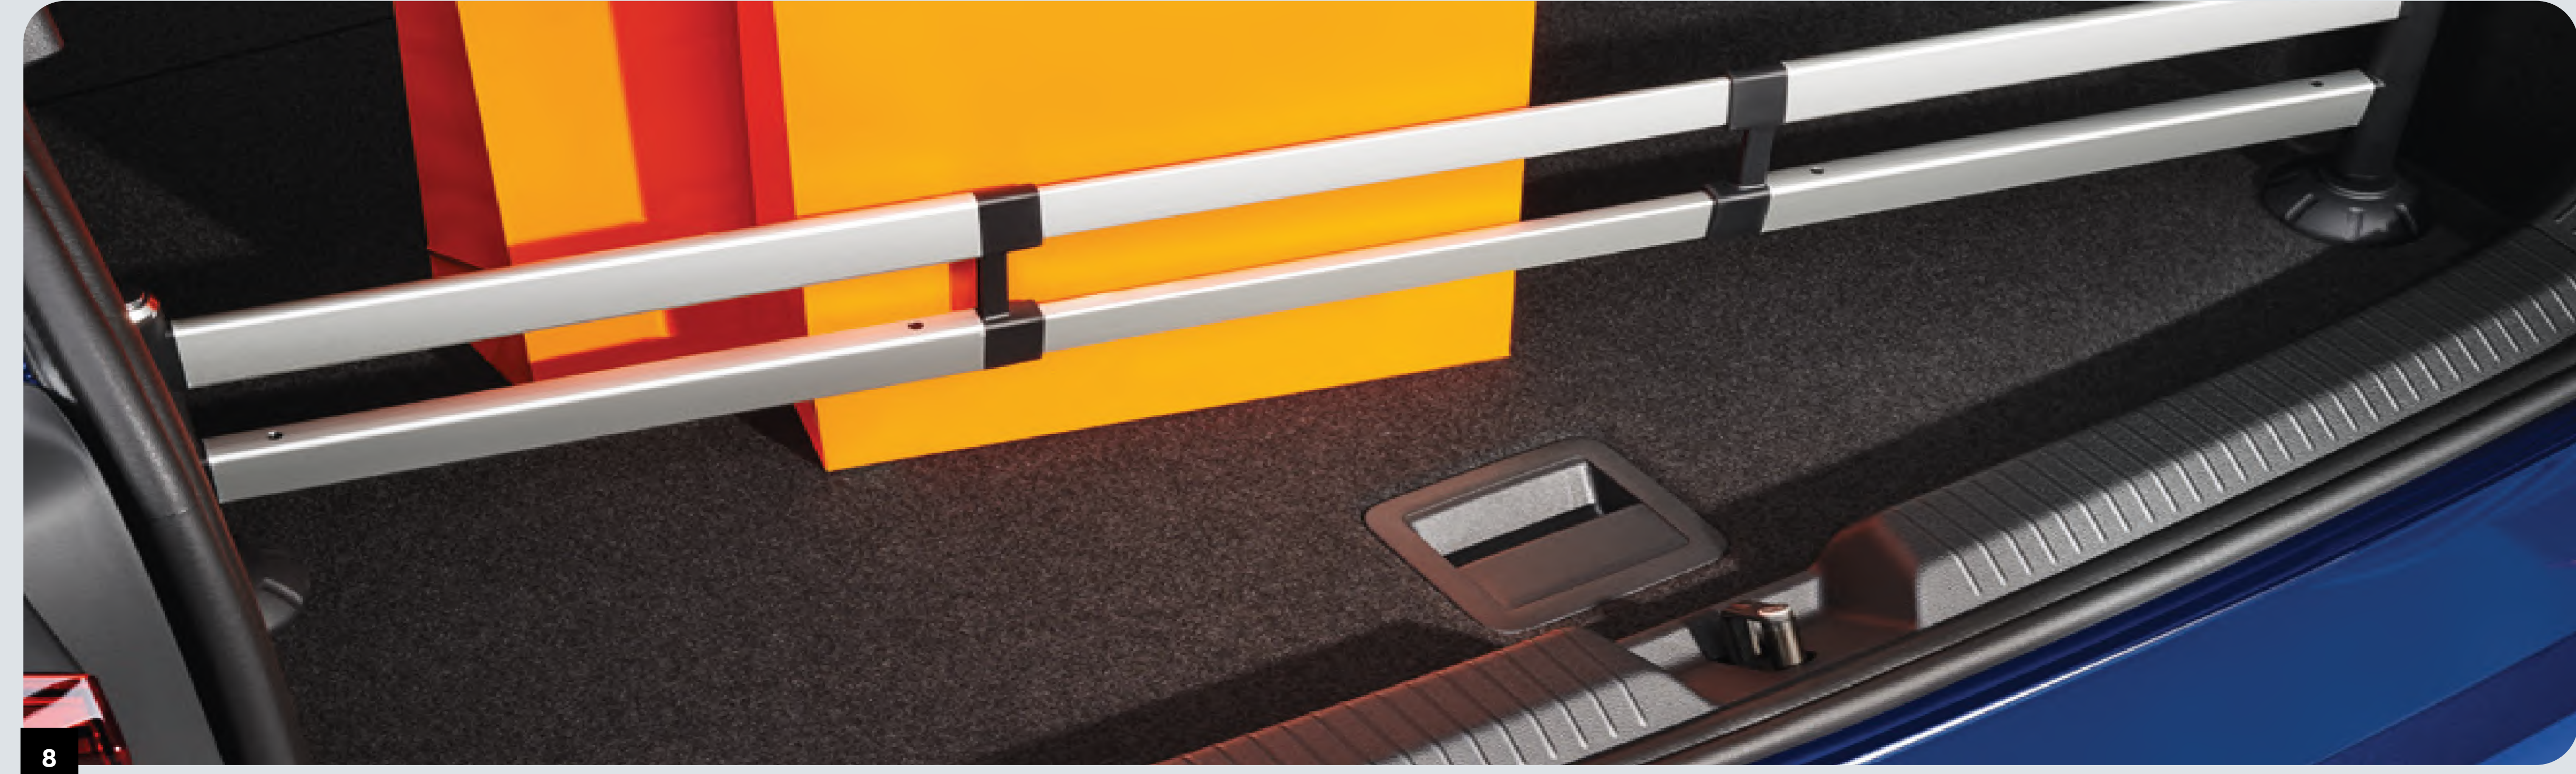

The luggage compartment plug-in module can be freely positioned along the outer edges of the loading surface using clamp fixings and the plug-in module's telescopic rod keeps it firmly in place.

Available on the following models:

- T-Cross
- T-Roc
- Tiguan
- Touareg
- Golf 8

Door Sill Strip (Aluminium)

An eye-catcher when getting into your vehicle: The high-quality aluminium sill panel trims protect the entry areas of your vehicle and gives them an individual look.

Each set consists of two sill panel trims with vehicle lettering.