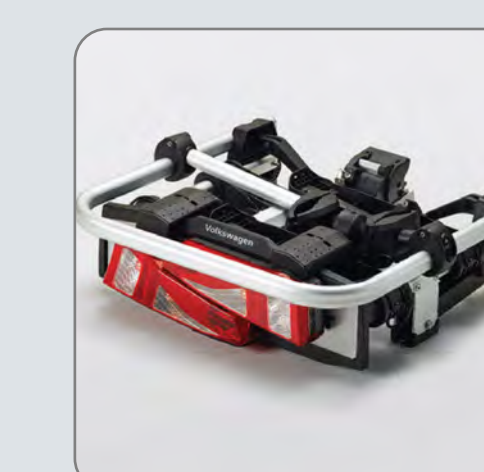

Bicycle Carrier

- Bicycle Holder
- Urban Loader
- Roof Box
- Dynamic hub caps
- Rim Bolt Locking Set