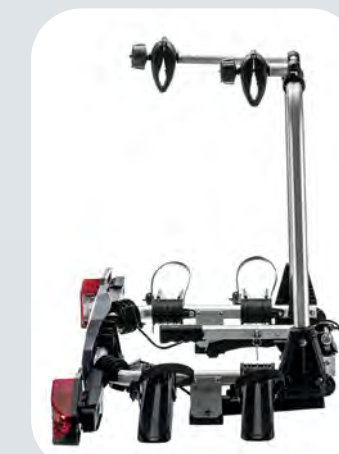

Available on the following models:

- Polo Vivo
- Polo
- T-Cross
- Taigo
- T-Roc
- Tiguan
- Touareg
- Golf 8
- Tayron

Bicycle Carrier - Towing Hitch (3 Bicycles)

- Volkswagen Genuine Compact 3-bicycle carrier
- Right-hand drive version
- Small, lightweight and compact
- Locking lever with anti-theft lock
- Ratchet system for securing the bicycle wheels
- The folding system, the tail lights, bicycle rails and support frame enable be folded up completely
- Compact size for storage in the luggage compartment
- The large foot pedal for easily folding the carrier helps keep the luggage compartment freely accessible
- Practical transport bag included