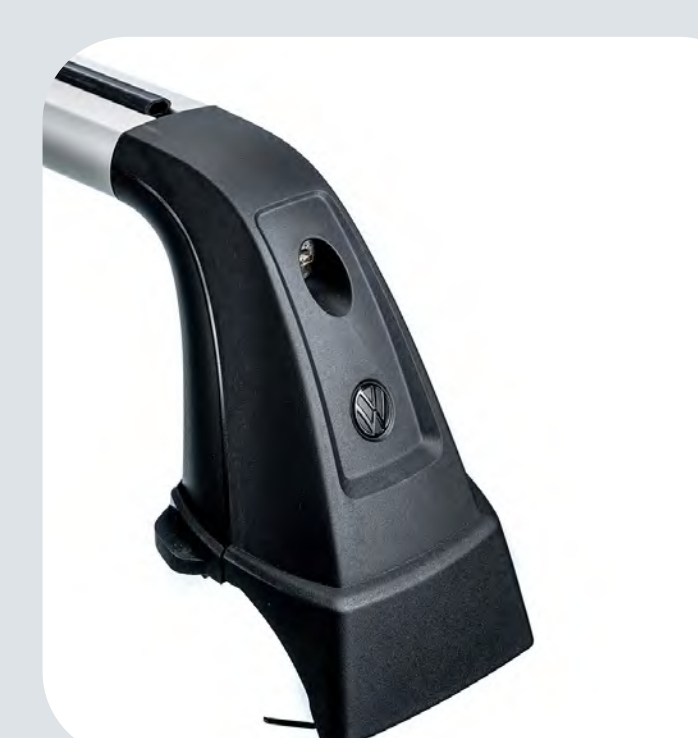

- Bicycle Holder
- Urban Loader
- Roof Box
- Dynamic hub caps
- Rim Bolt Locking Set

- Display Cleaner
- Dynamic Hub Caps
- Welcome box
- Usb-c cable
- LED Logo light

Roof Racks

Designed specifically for the vehicle and pre-assembled. New Volkswagen branding in a 3D effect. Aero profile with a textured surface that minimizes wind noise. Product is lockable. Fitment instructions and torque wrench included for basic assembly.

- Polo Vivo
- Polo
- T-Cross
- Taigo
- T-Roc
- Tiguan
- Touareg
- Golf 8
- Tayron

Roof Racks

The Volkswagen Genuine cross bars are the ideal base for all roof-mounted attachments. City Crash Plus tested to Volkswagen's strict standards, the bars feature an aerodynamic aluminium profile onto which items such as surfboard, bicycle, ski and snowboard carriers and racks or our practical roof boxes can be fastened. The cross bars are delivered completely pre-assembled and can be easily attached to the roof rails of your Volkswagen.