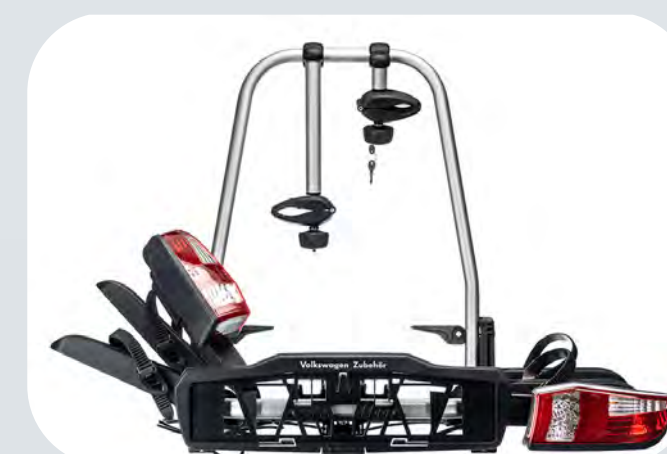

Bicycle Carrier - Towing Hitch (3 Bicycles)

- Volkswagen Genuine Compact 3-bicycle carrier
- Right-hand drive version
- Small, lightweight and compact
- Locking lever with anti-theft lock
- Ratchet system for securing the bicycle wheels
- The folding system, the tail lights, bicycle rails and support frame enable be folded up completely
- Compact size for storage in the luggage compartment
- The large foot pedal for easily folding the carrier helps keep the luggage compartment freely accessible
- Practical transport bag included