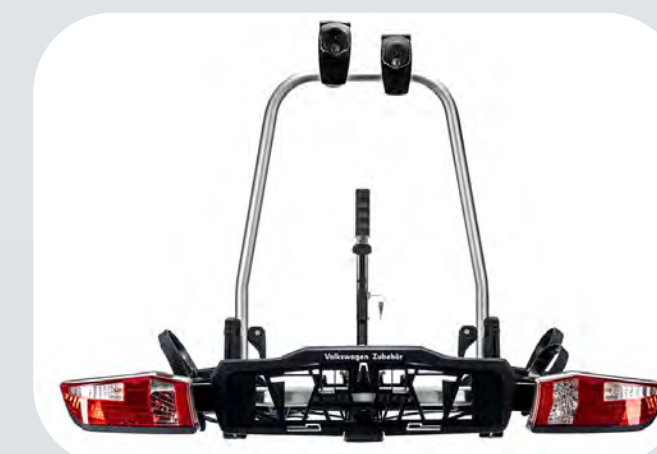

Bicycle Carrier - Towing Hitch (3 Bicycles)

- Volkswagen Genuine Compact 3-bicycle carrier
- Right-hand drive version
- Small, lightweight and compact
- Locking lever with anti-theft lock
- Ratchet system for securing the bicycle wheels
- The folding system, the tail lights, bicycle rails and support frame enable be folded up completely
- Compact size for storage in the luggage compartment
- The large foot pedal for easily folding the carrier helps keep the luggage compartment freely accessible
- Practical transport bag included