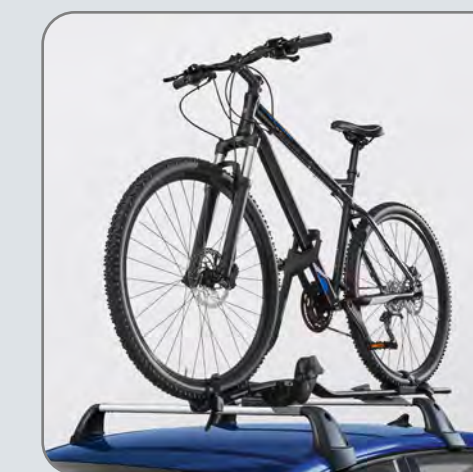

Exterior Accessories

Roof Racks

- Bicycle Holder - Bicycle Frames