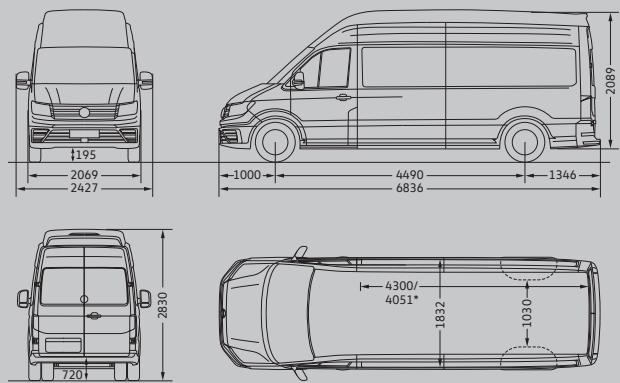

When size does matter.

Crafter 35 Delivery Van medium wheelbase with normal roof

Crafter 35 Delivery Van medium wheelbase with high roof

Crafter 50 Delivery Van long wheelbase with high roof

Crafter 50 Delivery Van long wheelbase with super-high roof

Crafter 50 Delivery Van extra long wheelbase, overhang and high roof

Crafter 50 Delivery Van extra long wheelbase, overhang and super-high roof

*Load compartment length, max (at floor level) / Load compartment length, min.

The vehicle drawings are not to scale. Because of manufacturing tolerance/tyre sizes and type of chassis, the actual dimensions may differ slightly from the values stated here.