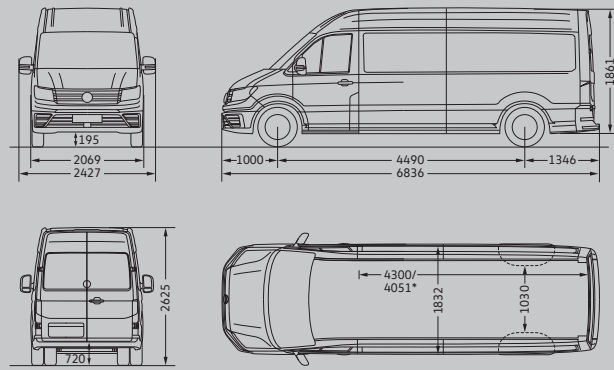

When size does matter.

Crafter 35 Delivery Van medium wheelbase with normal roof

Crafter 35 Delivery Van medium wheelbase with high roof

Crafter 50 Delivery Van long wheelbase with high roof

Crafter 50 Delivery Van long wheelbase with super-high roof

Crafter 50 Delivery Van extra long wheelbase, overhang and high roof

Crafter 50 Delivery Van extra long wheelbase, overhang and super-high roof

*Load compartment length, max (at floor level) / Load compartment length, min.

The vehicle drawings are not to scale. Because of manufacturing tolerance/tyre sizes and type of chassis, the actual dimensions may differ slightly from the values stated here.