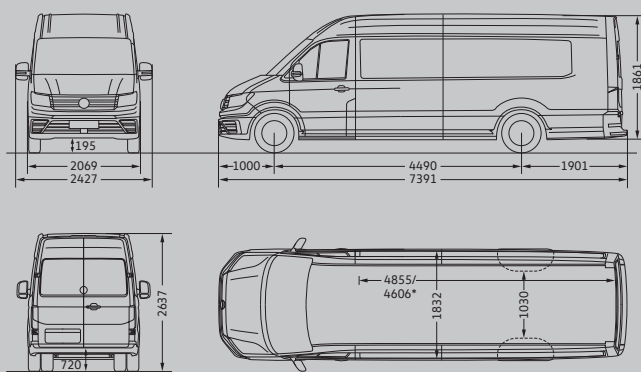

When size does matter.

Crafter 35 Delivery Van medium wheelbase with normal roof

Crafter 35 Delivery Van medium wheelbase with high roof

Crafter 50 Delivery Van long wheelbase with high roof

Crafter 50 Delivery Van long wheelbase with super-high roof

Crafter 50 Delivery Van extra long wheelbase, overhang and high roof

Crafter 50 Delivery Van extra long wheelbase, overhang and super-high roof

*Load compartment length, max (at floor level) / Load compartment length, min.

The vehicle drawings are not to scale. Because of manufacturing tolerance/tyre sizes and type of chassis, the actual dimensions may differ slightly from the values stated here.