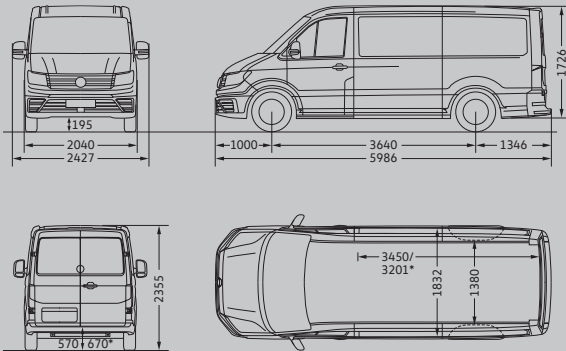

When size does matter.

Crafter 35 Delivery Van medium wheelbase with normal roof

Crafter 35 Delivery Van medium wheelbase with high roof

Crafter 50 Delivery Van long wheelbase with high roof

Crafter 50 Delivery Van long wheelbase with super-high roof

Crafter 50 Delivery Van extra long wheelbase, overhang and high roof

Crafter 50 Delivery Van extra long wheelbase, overhang and super-high roof

*Load compartment length, max (at floor level) / Load compartment length, min.

The vehicle drawings are not to scale. Because of manufacturing tolerance/tyre sizes and type of chassis, the actual dimensions may differ slightly from the values stated here.