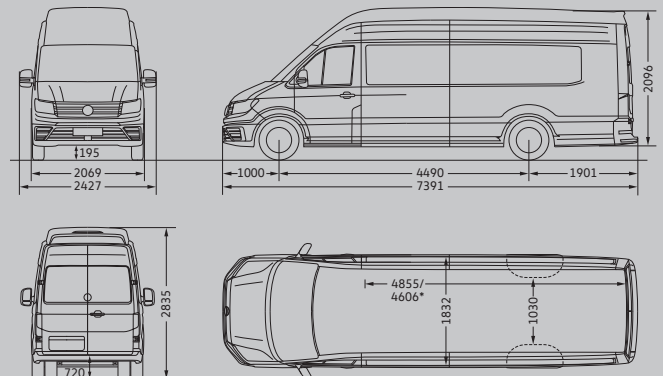

When size does matter.

Crafter 35 Delivery Van medium wheelbase with normal roof

Crafter 35 Delivery Van medium wheelbase with high roof

Crafter 50 Delivery Van long wheelbase with high roof

Crafter 50 Delivery Van long wheelbase with super-high roof

Crafter 50 Delivery Van extra long wheelbase, overhang and high roof

Crafter 50 Delivery Van extra long wheelbase, overhang and super-high roof

*Load compartment length, max (at floor level) / Load compartment length, min.

The vehicle drawings are not to scale. Because of manufacturing tolerance/tyre sizes and type of chassis, the actual dimensions may differ slightly from the values stated here.