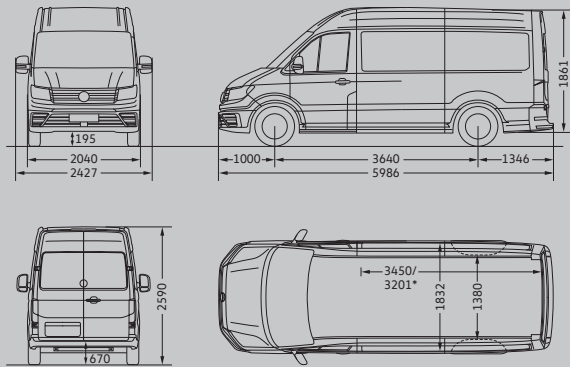

When size does matter.

Crafter 35 Delivery Van medium wheelbase with normal roof

Crafter 35 Delivery Van medium wheelbase with high roof

Crafter 50 Delivery Van long wheelbase with high roof

Crafter 50 Delivery Van long wheelbase with super-high roof

Crafter 50 Delivery Van extra long wheelbase, overhang and high roof

Crafter 50 Delivery Van extra long wheelbase, overhang and super-high roof

*Load compartment length, max (at floor level) / Load compartment length, min.

The vehicle drawings are not to scale. Because of manufacturing tolerance/tyre sizes and type of chassis, the actual dimensions may differ slightly from the values stated here.